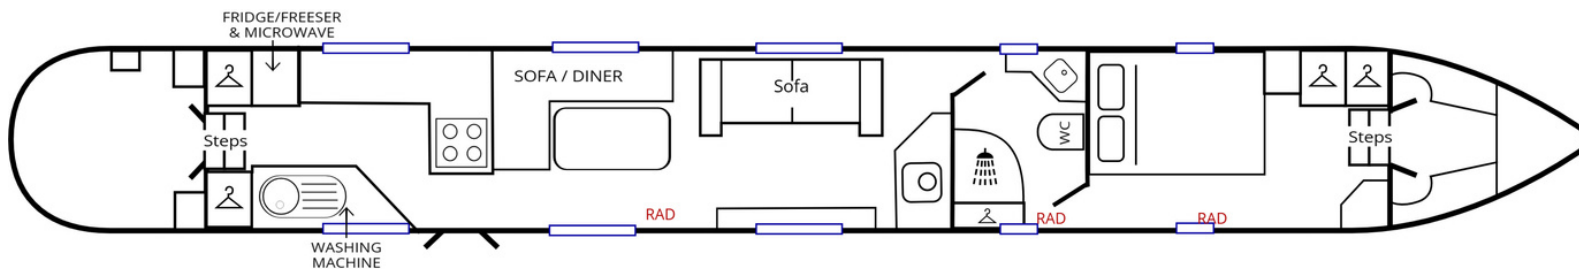

## FOR SALE

PRICE:  
**£76,995**

60FT // 2011

2 + 2 Berth / Reverse Layout  
Cruiser Stern

**HULL SURVEYED OCTOBER 2023**

## GENERAL

- YEAR BUILT: **2011**
- BUILDER: **ORCHARD MARINE**
- STYLE: **CRUISER STYLE**
- LAYOUT: **REVERSE**
- BERTH: **2+2**
- LENGTH: **60'**
- HEADROOM: **6'8"**
- ENGINE: **CANALINE 42**
- ALTERNATOR: **TWIN**
- GEARBOX: **PRM 150D2**
- STEEL THICKNESS: **10/6/5/4**