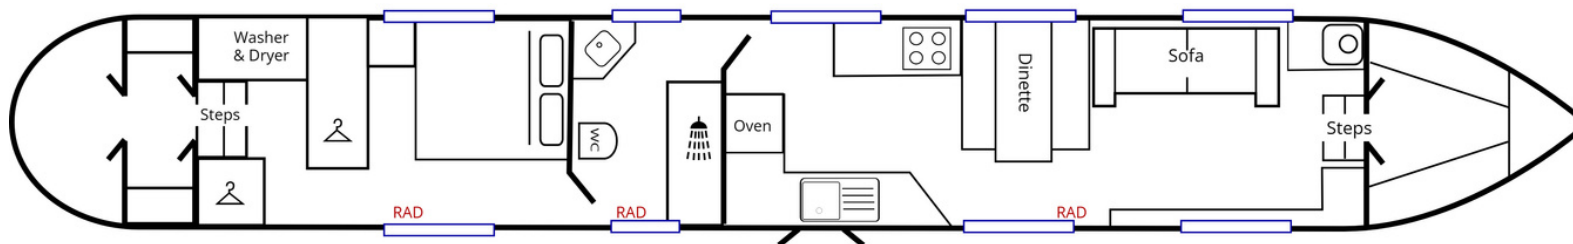

SKY

FOR SALE

PRICE:

£61,500

60FT // 2006

2 + 2 Berth
Semi-Trad Stern

SUMMARY

Sky is a wonderful and well maintained boat featuring a wealth of appliances and fittings. As a result she presents an ideal boat for either a liveaboard or long term cruiser.

THE ASHBY CANAL CENTRE, WILLOW PARK MARINA, STOKE GOLDING, NUNEATON, WARWICKSHIRE, CV13 6EU

CONTACT US FOR A VIEWING

01455 212636

boatsales@ashbycanalcentre.co.uk

SKY SPECIFICATION

GENERAL

- YEAR BUILT: **2006**
- SHELL: **MIKE CHRISTIAN**
- FIT OUT: **DURSLEY & HURST**
- STYLE: **SEMI-TRAD**
- BERTH: **2+2**
- LENGTH: **60'**
- HEADROOM: **6'6"**
- ENGINE: **VETUS M4.17**
- ENGINE HOURS: **2093**
- ALTERNATOR: **SINGLE**
- GEARBOX: **TMC 60**
- STEEL THICKNESS: **10/6/4**
- **LAMINATE FLOORING**
- **TONGUE AND GROOVE**