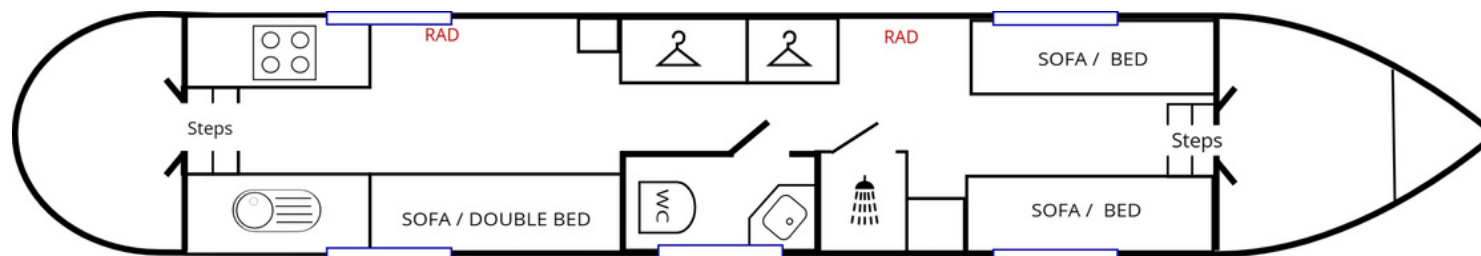

THE ASHBY CANAL CENTRE, WILLOW PARK MARINA, STOKE GOLDING, NUNEATON, WARWICKSHIRE, CV13 6EU

CONTACT US FOR A VIEWING

01455 212636

boatsales@ashbycanalcentre.co.uk