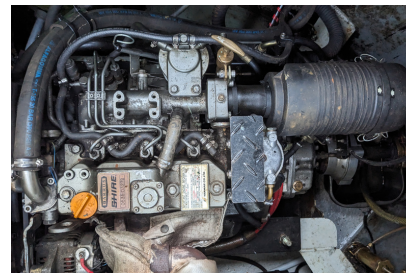

HUMMINGBIRD SPEC

GENERAL

- YEAR BUILT: **2005**
- BUILDER: **STENSON**
- FIT OUT: **MIDLAND CANAL CENTRE**
- STYLE: **CRUISER STYLE**
- LAYOUT: **REVERSE**
- BERTH: **2+2**
- LENGTH: **38'**
- HEADROOM: **6'5"**
- ENGINE: **BAARUS SHIRE 35HP**
- ALTERNATOR: **TWIN**
- GEARBOX: **PRM 150D2**
- STEEL THICKNESS: **10/6/4**

MAINTENANCE

- Engine Service November 2022
- Blacked Summer 2022
- BSS to April 2026
- Curtains Replaced 2021
- Stern Cover 2023

WATER/GAS

- Stainless Steel Water Tank
- Flojet Water Pump
- Twin Coil Vertical Calorifier
- Accumulator
- 2 x 6Kg Gas Bottles

ELECTRICAL

- 12V Starter Battery
- 2 x 110Ah Leisure Batteries
- Victron 15A Charger
- Shoreline Socket
- 240V Sockets
- Overhead Cabin Lighting

HEATING

- Eberspaecher Diesel Heater (2018)
- 2 x Radiators

LIVING/DINING

- Sofa with Desmo Table
- Converts to Double Bed
- Stereo with Speakers
- Shelf
- Corner Cupboard
- Carpet Flooring

KITCHEN

- Shoreline 12V Fridge
- Caprice 2040 Oven/Grill with 4 Hob
- Laminate Worktop
- Stainless Steel Sink
- Good Storage

FORWARD CABIN

- 2 x Sofa / Single Beds
- Convert to Double
- Storage Under
- TV
- Step to front Deck
- Carpet

BATHROOM

- Tecma Pump Out Toilet
- Sink with Vanity Cupboard
- Tiled Shower