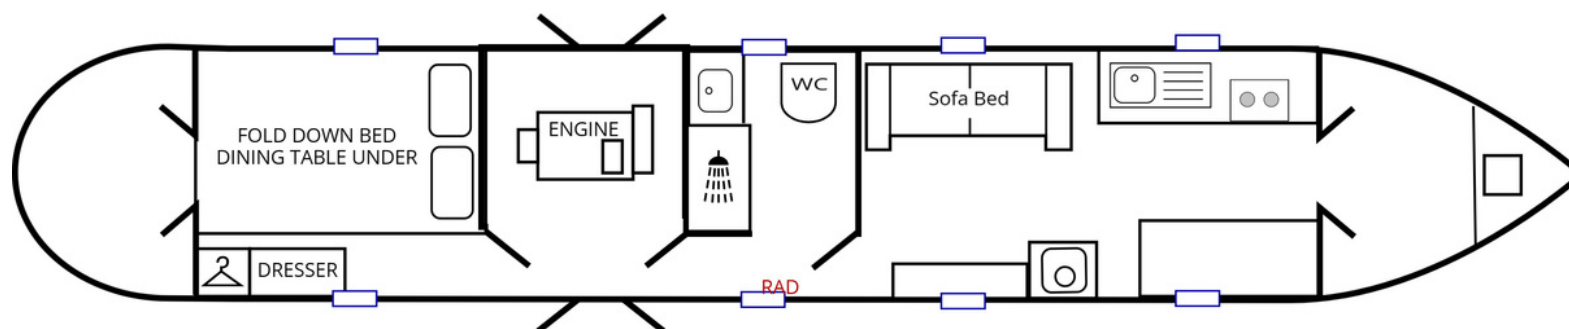

SUMMARY

Jay Katie is a delightful traditional narrowboat packed full of charm and character.

She was surveyed in September 2022 with all requirements having been completed and a 2 pack paint applied to the hull in Sept 2023.

She features a stunning Lister Dursley FR2 Engine, Solar Panels and Sterling Inverter.

Jay Katie represents a fantastic opportunity for anyone wanting to cruise the UK canals in a more traditional way.